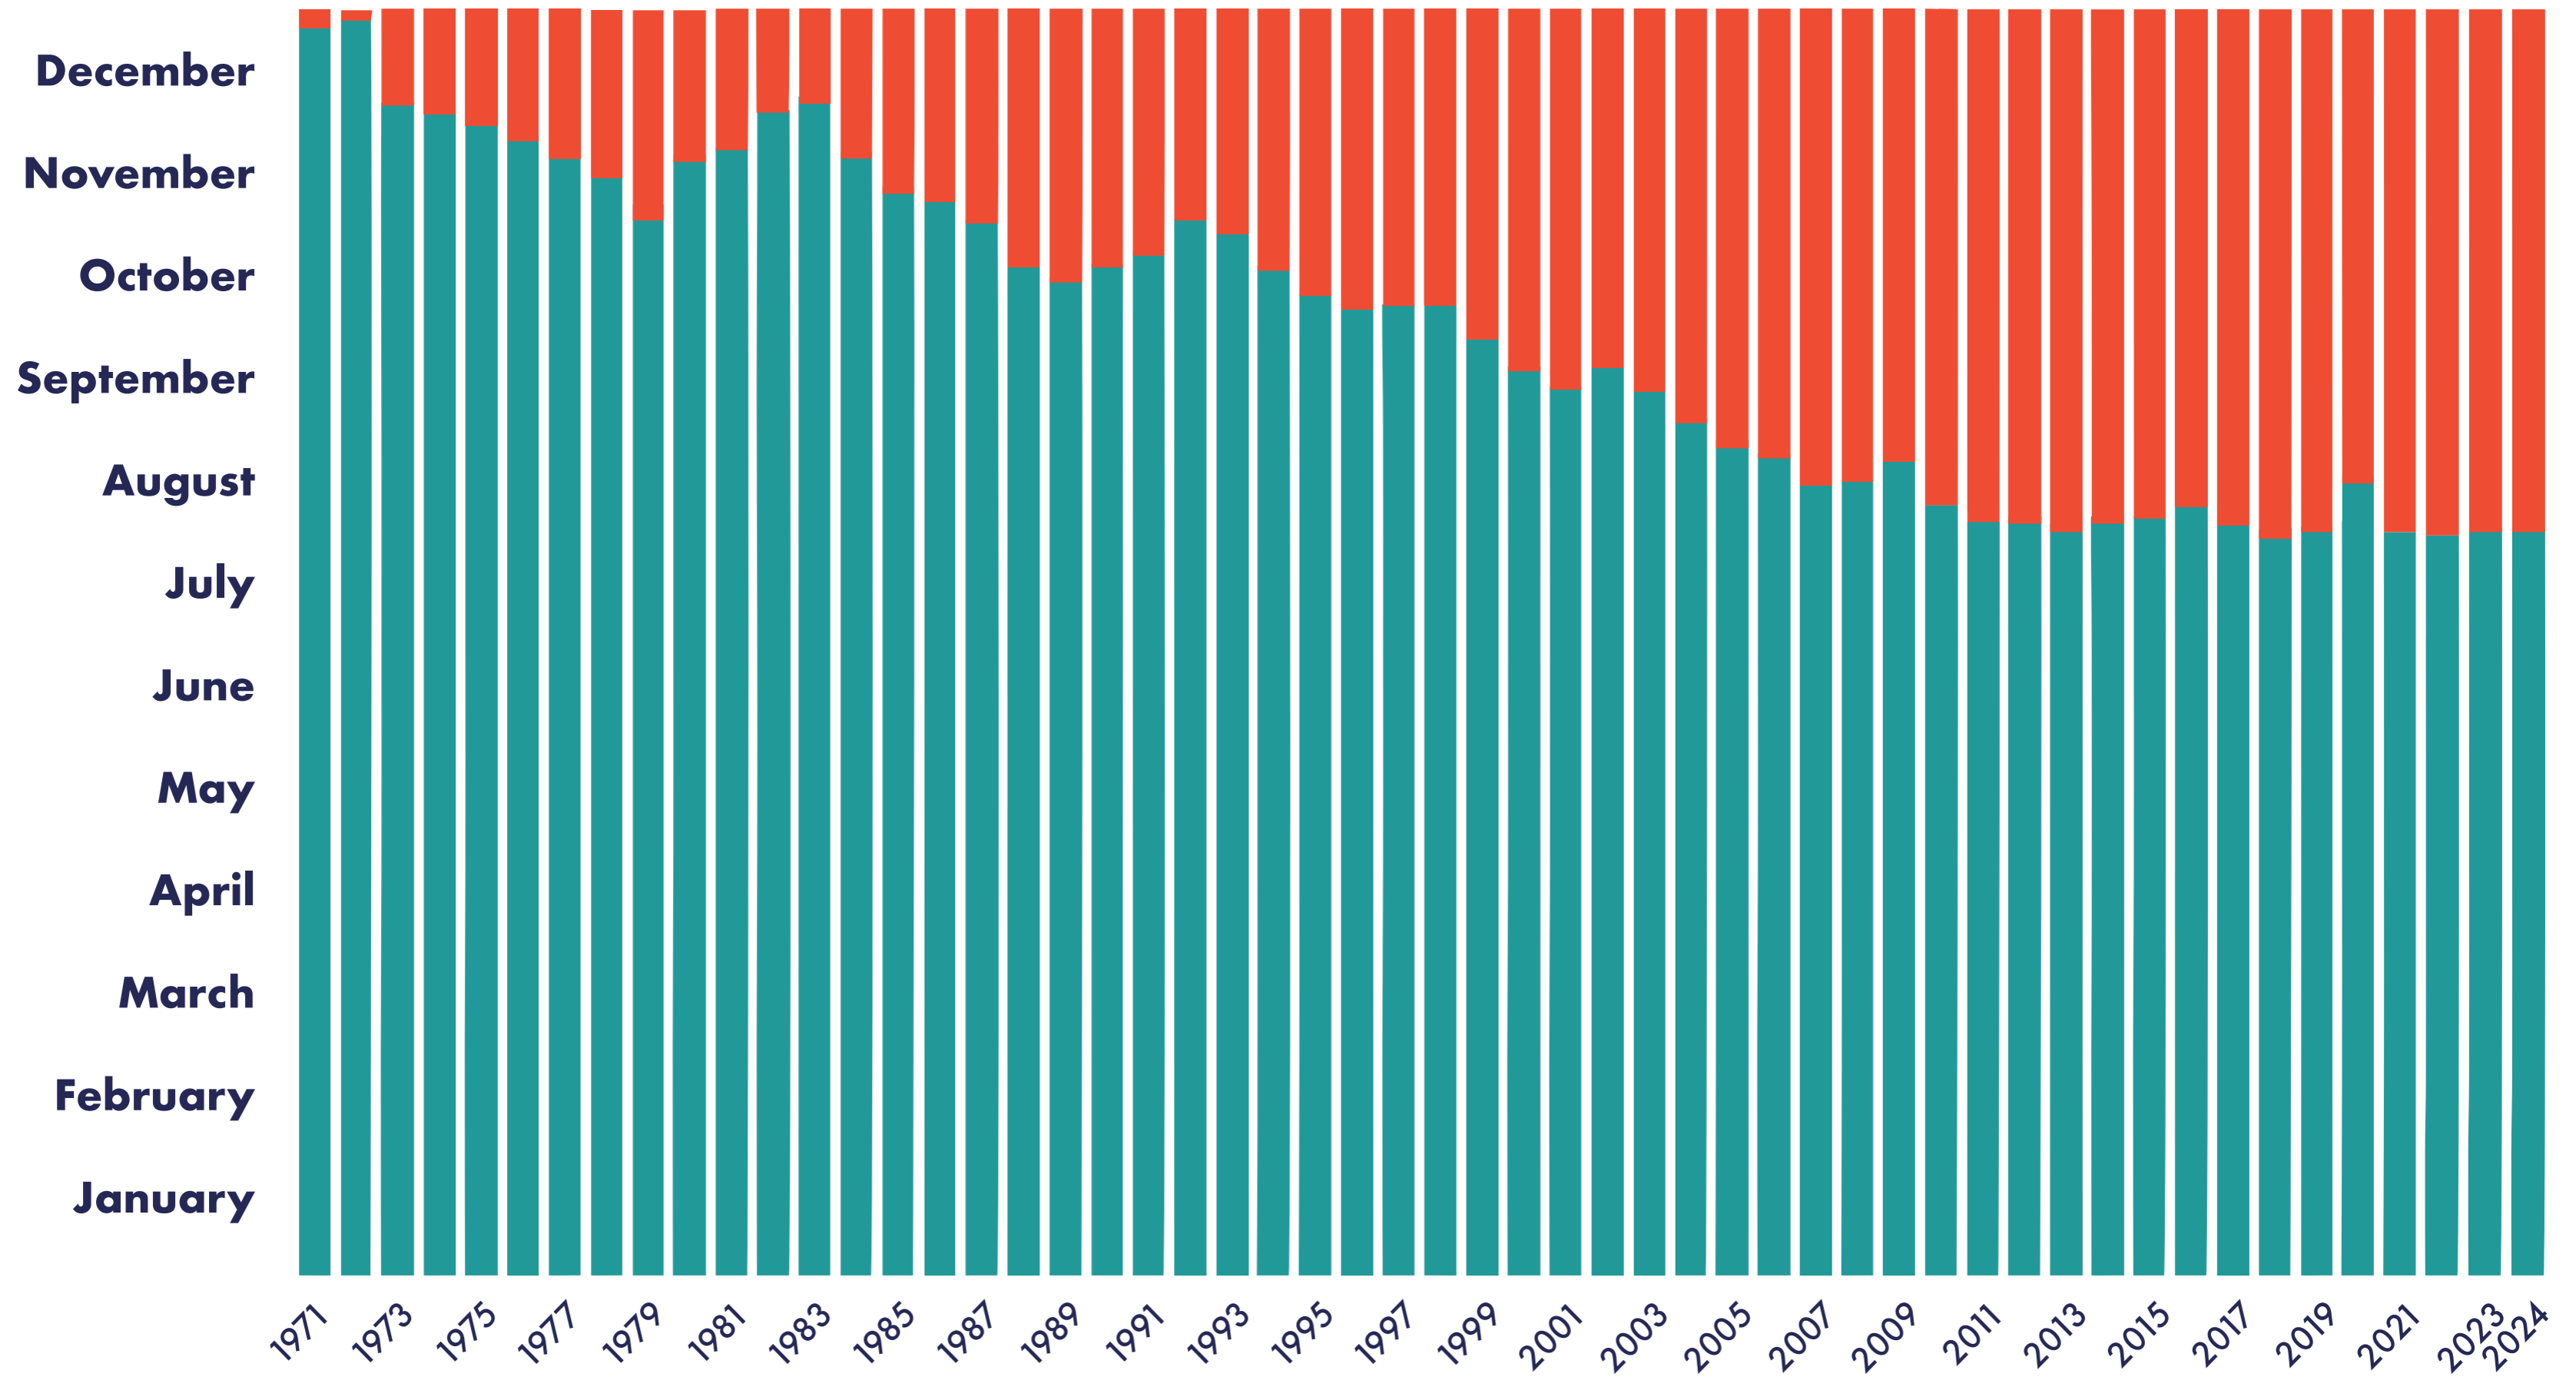

1 Earth

1.75 Earths

# EarthOvershoot Day

## 1971 - 2024

Based on National Footprint and Biocapacity Accounts 2023 Edition